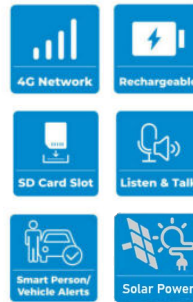

• REOLINK GO PT PLUS

4G LTE WIRELESS CAMERAS BATTERY & SOLAR POWERED

Click To Chat